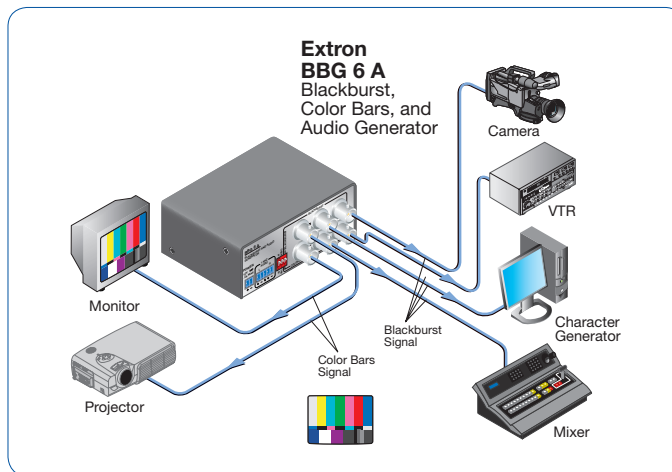

SPECIFICATIONS

BLACKBURST OUTPUT

Number / Signal type.....	6 blackburst (two can be switched to color bars)
Connectors.....	6 BNC female
Standards.....	RS-170A standard for NTSC 3.58, CCIR 624-4 standard for PAL